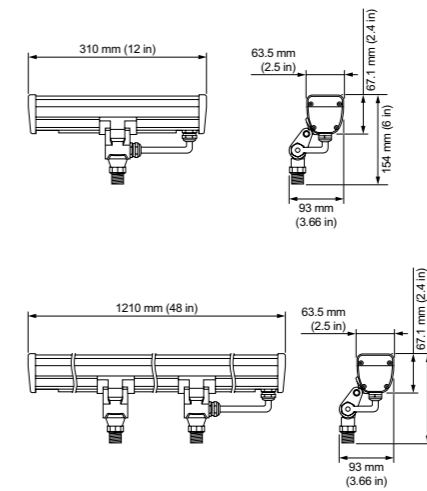

General information

| | | |
|-------------------|---|---|
| Beam Angles | 50° or 10° x 50° | |
| LED Channels | RGB—Red/Green/Blue White—3000 K or 4000 K | |
| Input Voltage | 100 to 277 VAC, 50/60 Hz | |
| Housing Material | Extruded aluminium, dark grey anodized finish | |
| Lens | Clear tempered glass | |
| Mechanical Impact | IK06 | |
| Approbations | UL/cUL, FCC Class A, CE, PSE, CQC, RCM | |
| Environment | Dry/Damp/Wet Location, IP66 | |
| Weight | 305 mm (1 ft) | 1.2 m (4 ft) |
| | 1.3 kg (2.9 lb) | 2 kg (4.4 lb) |
| Dimensions | Linear MP 102 x 310 x 73 mm (4 x 12 x 3 in) Including mounting hinge 67 x 310 x 64 mm (3 x 12 x 3 in) Excluding mounting hinge | Linear MP 102 x 1210 x 73 mm (4 x 48 x 3 in) Including mounting hinge 67 x 1210 x 64 mm (3 x 48 x 3 in) Excluding mounting hinge |
| | Linear MP Landscape 132 x 310 x 93 mm (5 x 12 x 4 in) Including mounting hinge 67 x 310 x 64 mm (3 x 12 x 3 in) Excluding mounting hinge | Linear MP Landscape 132 x 1210 x 93 mm (5 x 48 x 4 in) Including mounting hinge 67 x 1210 x 64 mm (3 x 48 x 3 in) Excluding mounting hinge |
| | | |
| | | |

For further information

Complete details of every family, including part numbers, installation instructions, specification sheets, .ies files, and product drawings, can be found on the respective product pages.

Vaya Linear MP, RGB

Vaya Linear MP, White

Vaya Linear MP Landscape

Dimensions

Vaya Linear MP UL, CE

Vaya Linear MP Landscape

Accessories

A wide range of accessory options lets you customize Vaya Linear.