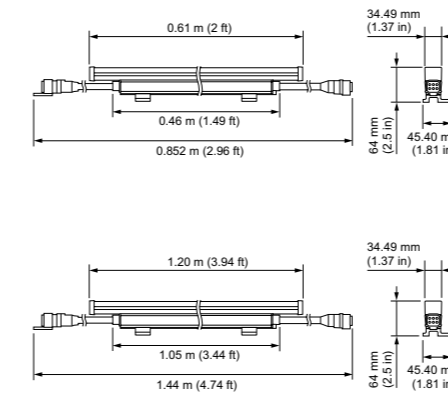

General information

Beam Angles	120° or 28° x 84°	
LED Channels	RGBW—Red/Green/Blue/4000 K RGB—Red/Green/Blue White—3000 K or 4000 K	
Input Voltage	100 to 240 VAC, 50/60 Hz (Vaya Linear LP, RGB and Vaya Linear LP G2, White) 100 to 277 VAC, 50/60 Hz (Vaya Linear LP G2, RGBW)	
Housing Material	Extruded aluminium, dark grey anodized finish	
Lens	Clear tempered glass	
Mechanical Impact	IK07	
Approbations	UL/cUL, FCC Class A, CE, PSE, CQC (Vaya Linear LP G2, RGBW) UL/cUL, FCC Class A, CE, PSE, CQC, RCM	
Environment	Dry/Damp/Wet Location, IP66	
Weight	0.6 m (2 ft)	1.2 m (4 ft)
	Linear LP G2, RGBW 1.1 kg (2.43 lb)	Linear LP G2, RGBW 1.9 kg (4.19 lb)
	Linear LP 1 kg (2.2 lb)	Linear LP 2 kg (4.4 lb)
Dimensions	Linear LP G2, RGBW 64 x 610 x 45 mm (2.5 x 24 x 1.77 in) Including mounting hinge	Linear LP G2, RGBW 64 x 1200 x 45 mm (2.5 x 47.3 x 1.77 in) Including mounting hinge
	Linear LP 57 x 600 x 68 mm (2.23 x 24 x 2.69 in) Including mounting hinge	Linear LP 56.6 x 1210 x 68mm (2.23 x 48 x 2.69 in) Including mounting hinge
	57 x 600 x 35 mm (2.23 x 24 x 1.37 in) Excluding mounting hinge	57 x 1210 x 35 mm (2.23 x 48 x 1.37 in) Excluding mounting hinge

For further information

Complete details of every family, including part numbers, installation instructions, specification sheets, .ies files, and product drawings, can be found on the respective product pages.

Dimensions

Vaya Linear LP G2, RGBW