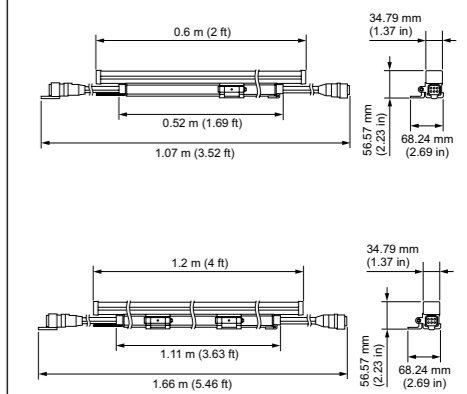

Vaya Linear LP, UL

Accessories

A wide range of accessory options lets you customize Vaya Linear.

	Item Number	Item 12NC
Vaya Linear LP-MP RGB Leader Cable, 15 m (50 ft), CE	308-000003-03	912400130047
Vaya Linear LP-MP White Leader Cable, 15 m (50 ft), CE	308-000003-00	912400130044
Vaya Linear LP-MP RGB Jumper Cable, 1.5 m (5 ft), CE	308-000003-05	912400130049
Vaya Linear LP-MP White Jumper Cable, 1.5 m (5 ft), CE	308-000003-02	912400130046
Vaya Linear LP-MP RGB Jumper Cable, 0.3 m (1 ft), CE	308-000003-04	912400130048
Vaya Linear LP-MP White Jumper Cable, 0.3 m (1 ft), CE	308-000003-01	912400130045
Vaya Linear LP-MP RGB Leader Cable, 15 m (50 ft), UL	308-000003-09	912400130053
Vaya Linear LP-MP White Leader Cable, 15 m (50 ft), UL	308-000003-06	912400130050
Vaya Linear LP-MP RGB Jumper Cable, 1.5 m (5 ft), UL	308-000003-11	912400130055
Vaya Linear LP-MP White Jumper Cable, 1.5 m (5 ft), UL	308-000003-08	912400130052
Vaya Linear LP-MP RGB Jumper Cable, 0.3 m (1 ft), UL	308-000003-10	912400130054
Vaya Linear LP-MP White Jumper Cable, 0.3 m (1 ft), UL	308-000003-07	912400130051
Vaya Linear LP Glare Shield, 0.6 m (2 ft)	320-000010-00	912400130180
Vaya Linear LP Glare Shield, 1.2 m (4 ft)	320-000010-01	912400130181
DMX Splitter & Booster (RDM-6 Wall)	303-000002-00	910503704250
SmartJack Pro	103-000024-00	910503700582
Multi-Protocol Converter	104-000015-00	910503701414
Multi-Protocol Converter 8	104-000018-00	912400136052
Vaya Linear LP G2 Rotating Mounting Bracket with Hinge, 1PC	320-100022-00	912400137063
Replacement Parts		
Vaya Linear LP Mounting Hinge, 1PC	320-000010-02	912400133634
Spare Part, Vaya Linear LP-MP RGB Terminator, 1PC	320-000011-05	912400134845
Spare Part, Vaya Linear LP-MP White Terminator, 1PC	320-000011-04	912400134844