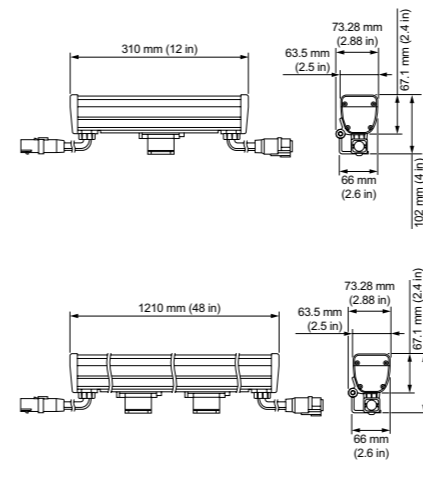

General information

| | | |
|-------------------|---|---|
| Beam Angles | 50° or 10° x 50° | |
| LED Channels | RGB—Red/Green/Blue White—3000 K or 4000 K | |
| Input Voltage | 100 to 277 VAC, 50/60 Hz | |
| Housing Material | Extruded aluminium, dark grey anodized finish | |
| Lens | Clear tempered glass | |
| Mechanical Impact | IK06 | |
| Approbations | UL/cUL, FCC Class A, CE, PSE, CQC, RCM | |
| Environment | Dry/Damp/Wet Location, IP66 | |
| Weight | 305 mm (1 ft) | 1.2 m (4 ft) |
| | 1.3 kg (2.9 lb) | 2 kg (4.4 lb) |
| Dimensions | Linear MP 102 x 310 x 73 mm (4 x 12 x 3 in) Including mounting hinge 67 x 310 x 64 mm (3 x 12 x 3 in) Excluding mounting hinge | Linear MP 102 x 1210 x 73 mm (4 x 48 x 3 in) Including mounting hinge 67 x 1210 x 64 mm (3 x 48 x 3 in) Excluding mounting hinge |
| | Linear MP Landscape 132 x 310 x 93 mm (5 x 12 x 4 in) Including mounting hinge 67 x 310 x 64 mm (3 x 12 x 3 in) Excluding mounting hinge | Linear MP Landscape 132 x 1210 x 93 mm (5 x 48 x 4 in) Including mounting hinge 67 x 1210 x 64 mm (3 x 48 x 3 in) Excluding mounting hinge |
| | | |
| | | |

For further information

Complete details of every family, including part numbers, installation instructions, specification sheets, .ies files, and product drawings, can be found on the respective product pages.

Vaya Linear MP, RGB

Vaya Linear MP, White

Vaya Linear MP Landscape

Dimensions

Vaya Linear MP UL, CE

Vaya Linear MP Landscape

Accessories

A wide range of accessory options lets you customize Vaya Linear.